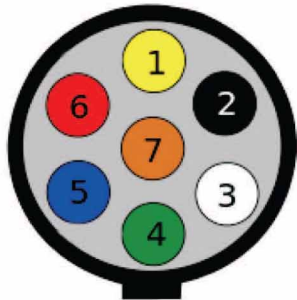

7 Pin Wiring Diagram