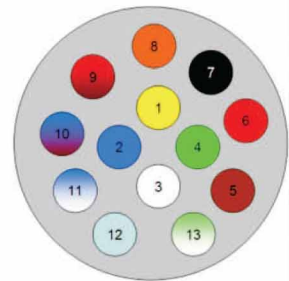

## 13 Pin Wiring Diagram

Pin	Colour	Function
1	Yellow	Left Indicator
2	Blue	Fog Light
3	White	Earth
4	Green	Right Indicator
5	Brown	Right Side Light
6	Red	Brake light
7	Black	Left Side Light
8	Orange	Reverse
9	Red/Brown	Permanent Live
10	Blue/Brown	FrIDGE
11	Blue/White	Earth
12	None	Not Allocated
13	Green/White	Earth